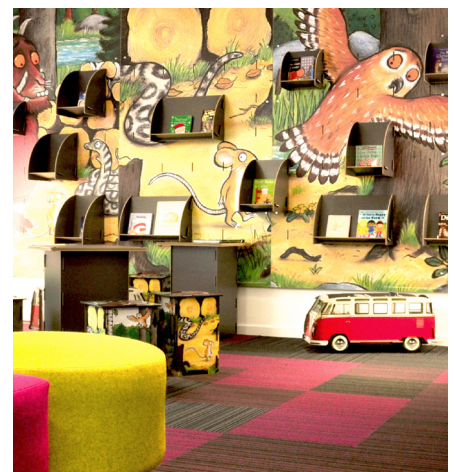

Bridgeton Public Library, UK

The iconic Olympia cinema site in Bridgeton, Glasgow has been restored to its former glory and the new Library is the focal point of this regeneration initiative. With the confidence of the library staff and partners, the design concept pulled out all the stops and delivered a library like no other.

The first ever BFI Mediatheque in Scotland has been installed here, enabling the public to discover & enjoy the British Film Institute's National archive. To create the perfect viewing experience we installed high-backed acoustic booths with integrated viewing screens and headphones.

We were able to create smaller reading alcoves within the larger library space, using curved shelving with built in seating on the inner face. These featured graphic backdrops detailing the history of the building, allowing library users to reflect on the historic relevance of the building they are sitting in.

With its bustling cafe, intuitive furnishings, friendly staff, learning centre and all the technological bells and whistles, Bridgeton Library has injected vitality & magic back into the community and local area.