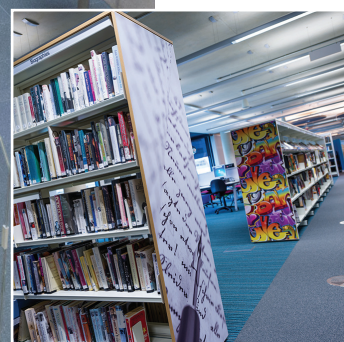

DEMCO
INTERIORS®

INSPIRING
LIBRARY
DESIGN

THE FORUM, SOUTHEND

The Forum, a four storey, multi-million pound integrated public and academic library, is now open in Southend, Essex. The project is a joint venture between Southend-on-Sea Borough Council, the University of Essex and South Essex College.

Demco's experience on working on another combined public and academic library - The Hive, Worcester, showed their expertise in designing and installing shared services spaces. The Forum team also visited Norwich, Brighton and Peckham libraries.