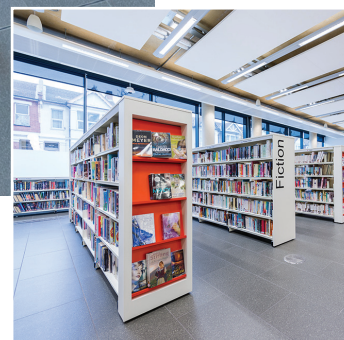

DEMCO
INTERIORS®

INSPIRING
LIBRARY
DESIGN

THE FORUM, SOUTHEND

The Forum, a four storey, multi-million pound integrated public and academic library, is now open in Southend, Essex. The project is a joint venture between Southend-on-Sea Borough Council, the University of Essex and South Essex College.

Demco's experience on working on another combined public and academic library - The Hive, Worcester, showed their expertise in designing and installing shared services spaces. The Forum team also visited Norwich, Brighton and Peckham libraries.