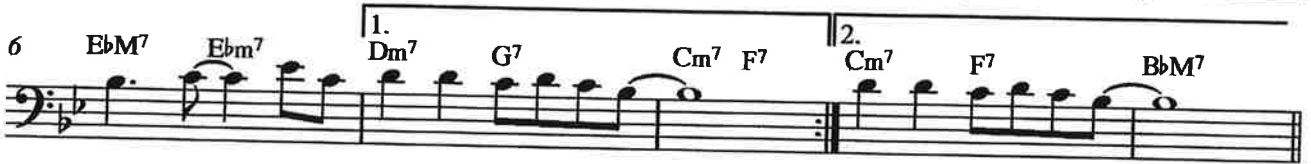

# I Got Rhythm

Bass-clef version

George Gershwin

**A**

B♭M7 Gm7 Cm7 F7 B♭M7 Gm7 Cm7 F7 B♭M7 B♭7

**A**

17 B♭M7 Gm7 Cm7 F7 B♭M7 Gm7 Cm7 F7

21 B♭M7 B♭7 EbM7 Ebm7 Cm7 F7 B♭M7